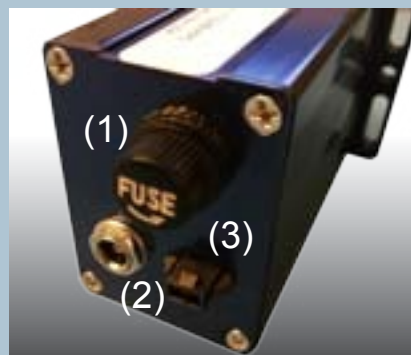

IllumAdjust - Rear View

(1) Fuse Holder

(2) 2.1mm Barrel 12VDC Input

(3) IllumiSnap Output