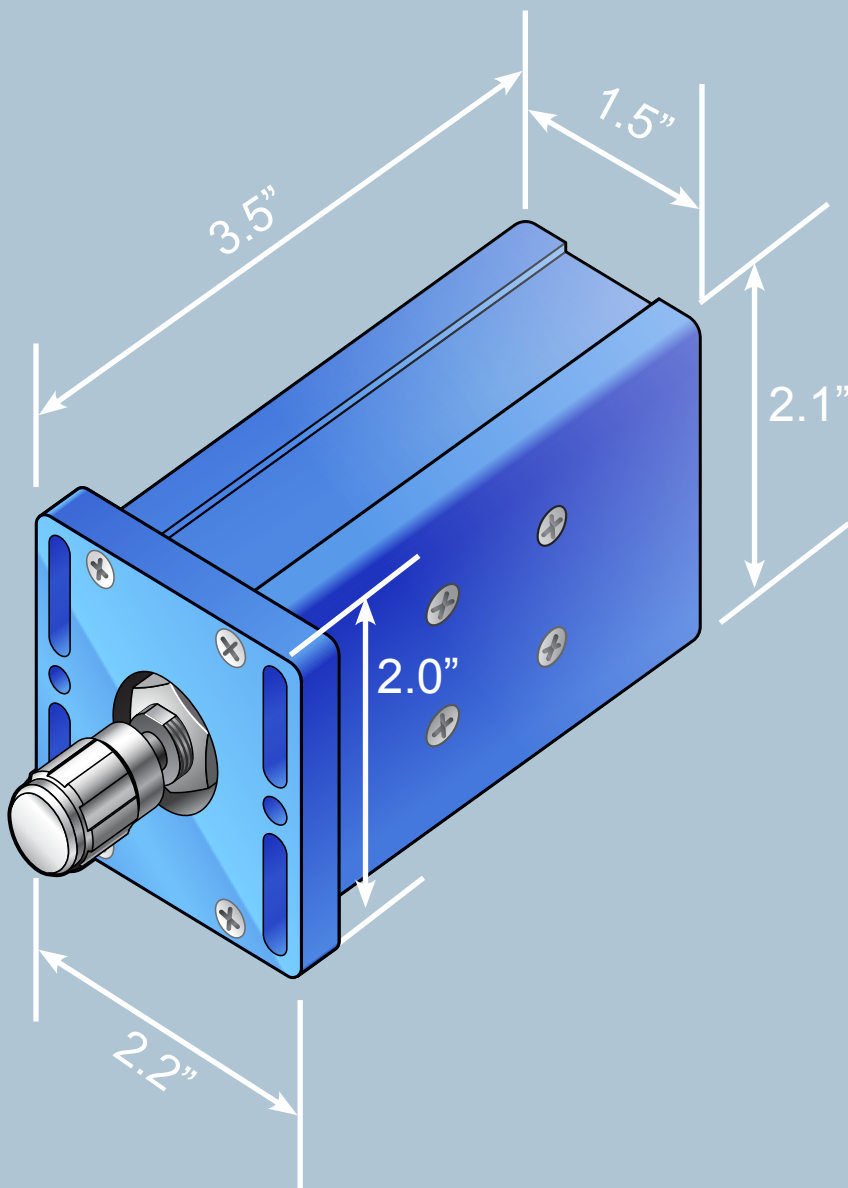

ILLUMISCI®
INNOVATIVE ILLUMINATION

Toll Free (844) 455-8647
info@illumisci.com

SPECIFICATIONS

ILLUMAdjust™

SMART 60 Watt
Industrial Grade LED Dimmer

Technical Info

Maximum Input Voltage
12.5V DC

Maximum Current
5 Amperes

Thermal Management
Convection Cooling
*for Room Temperature
Environments not exceeding
95 °F (35 °C)*

Control
PWM Variable Voltage
Manual Rotary with
off/on-switch

*CW = Increase Brightness
CCW = Decrease Brightness
CCW Detent = Switch Off*

Connectivity
Input: 2.1mm Barrel
(Center Positive)
Output: IllumiSnap Female
Connector

See more great IllumiSci products, download User Manuals
and get more information on our Website: www.IllumiSci.com